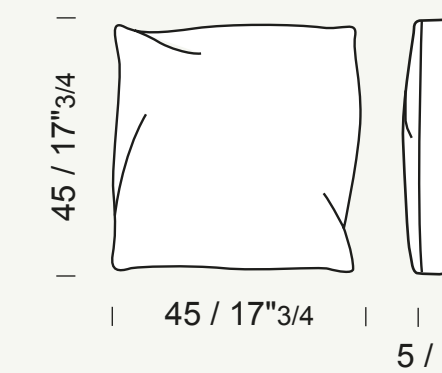

Sofa **FRANKLIN**

BORZALINO
ITALIAN LUXURY LIVING

SEAT AND BACK

Cushions