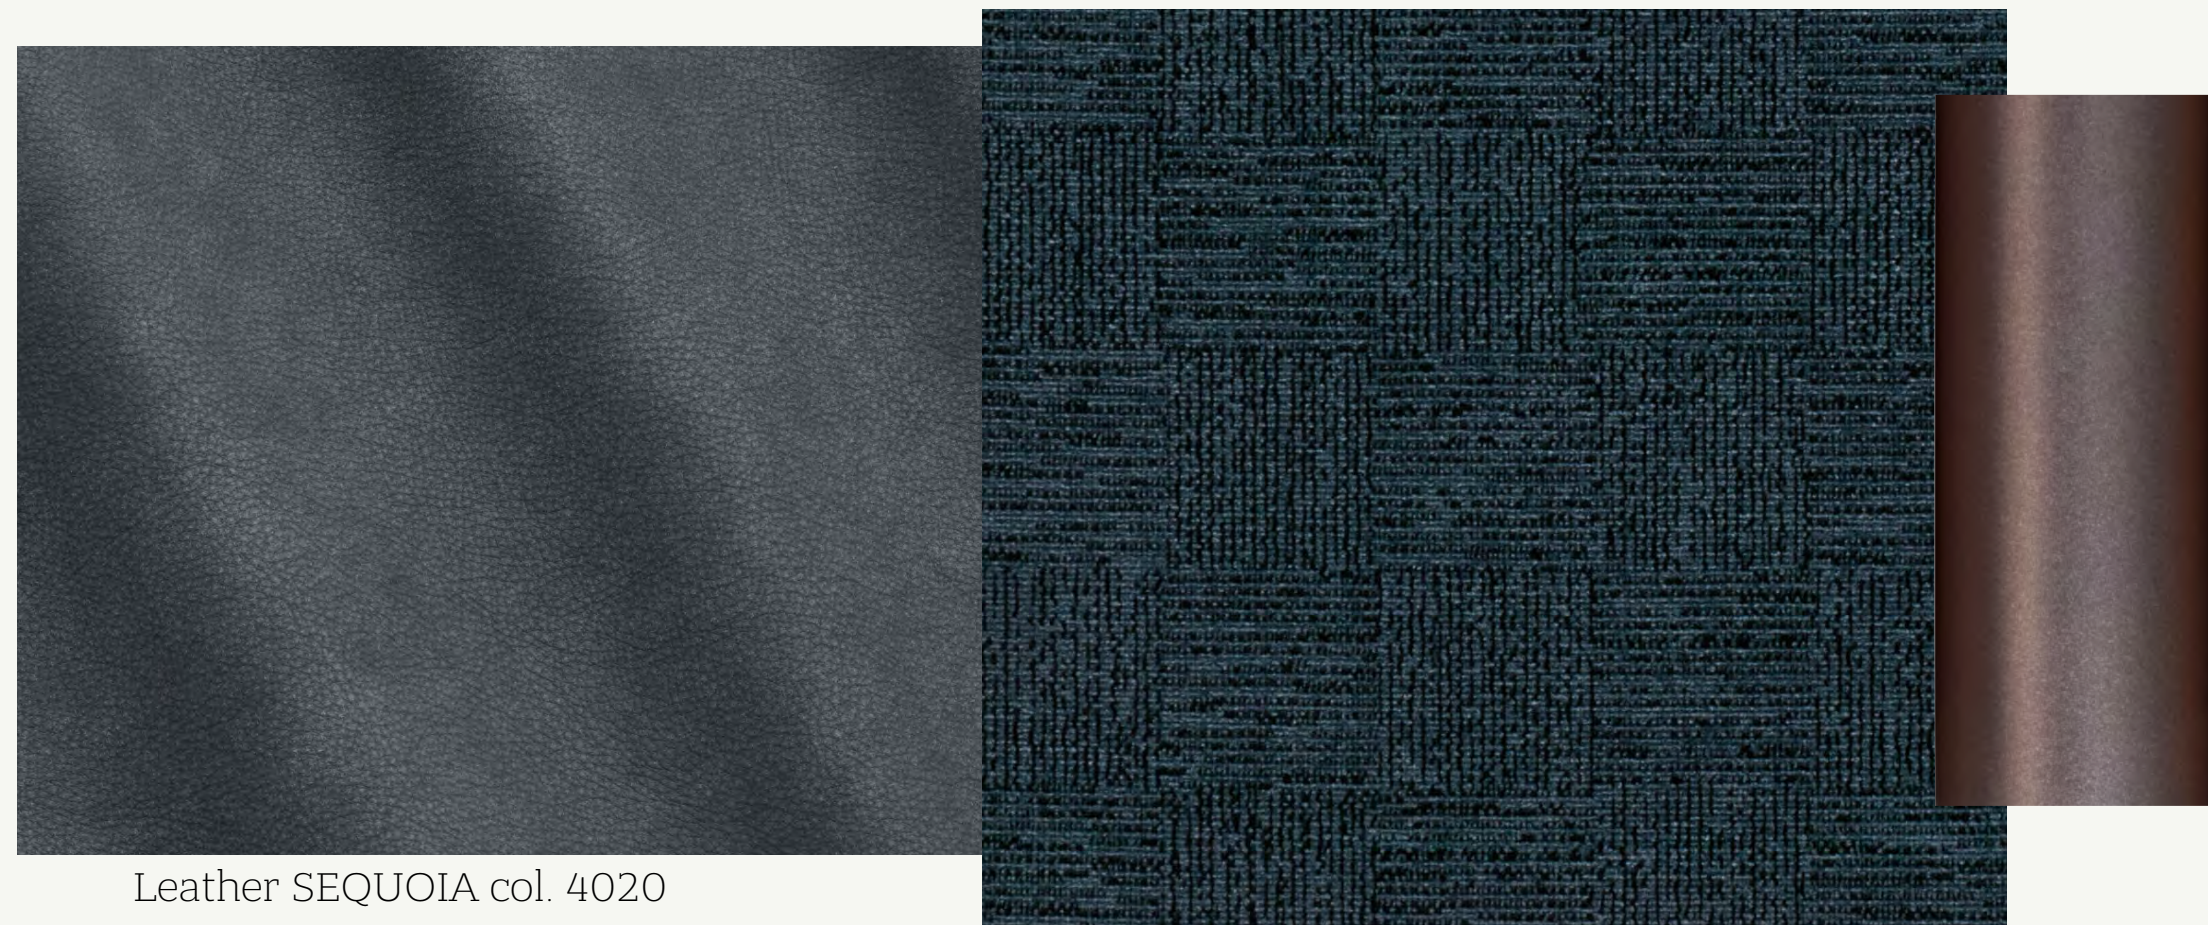

Corner **AYTON**

**BORZALINO**  
ITALIAN LUXURY LIVING

Bench  
**AYTON**

Design DEBONADEMEO

**BORZALINO**  
ITALIAN LUXURY LIVING

Bench **AYTON**

**BORZALINO**  
ITALIAN LUXURY LIVING

Leather SEQUOIA col. 4020