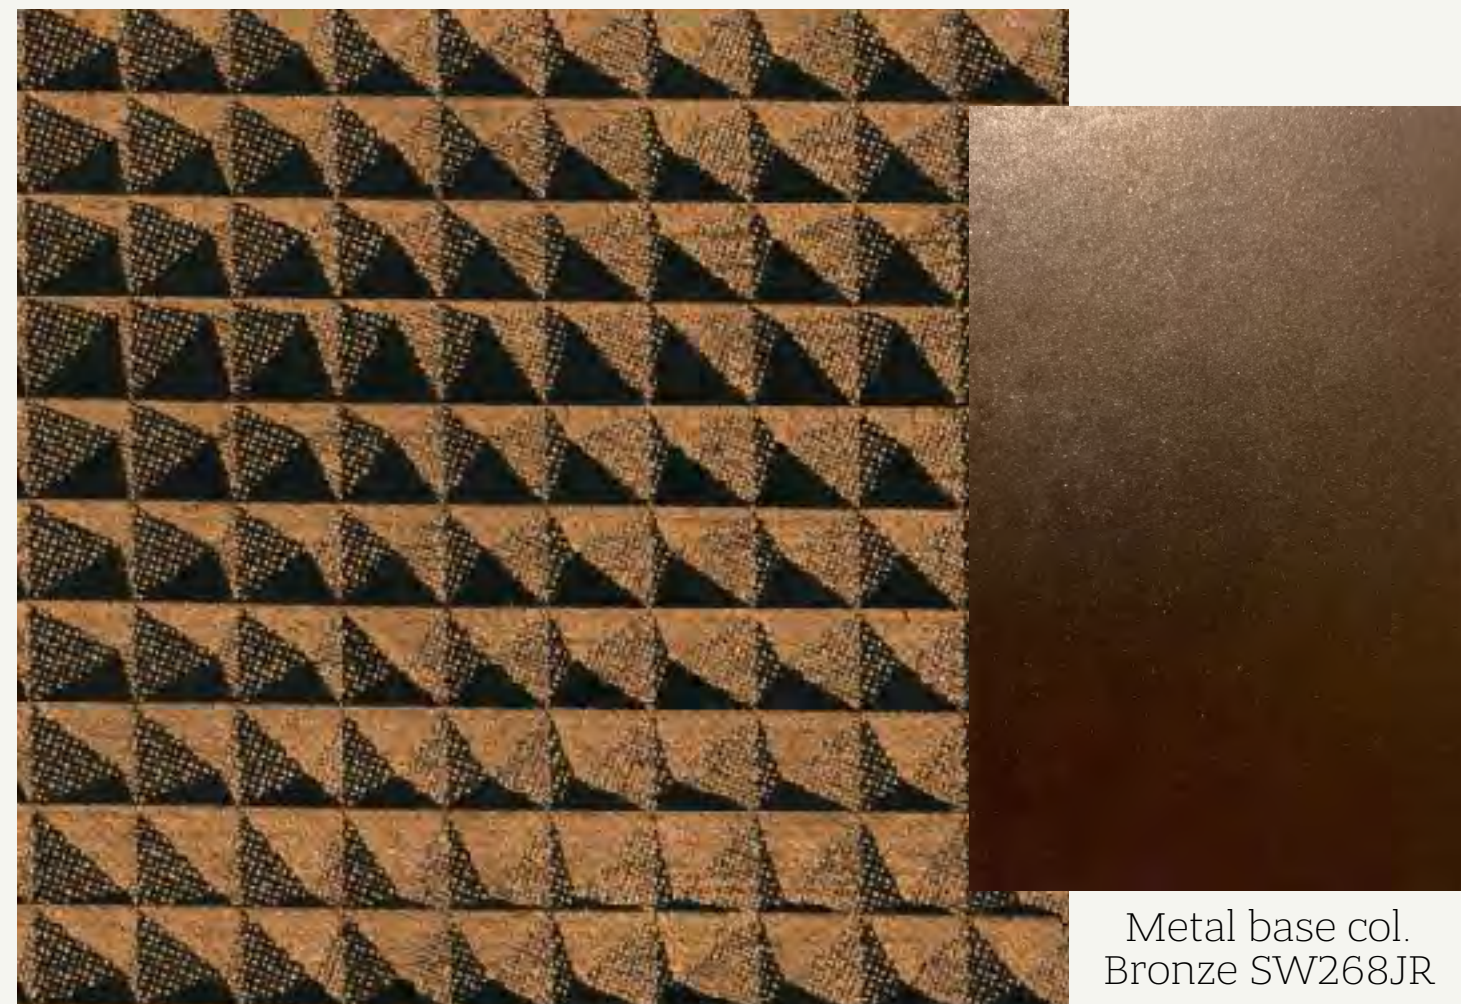

Pouff **CLIO & GEA**

Fabric Moonlit Pyramid K5167 col.04

Metal base col.
Bronze SW268JR