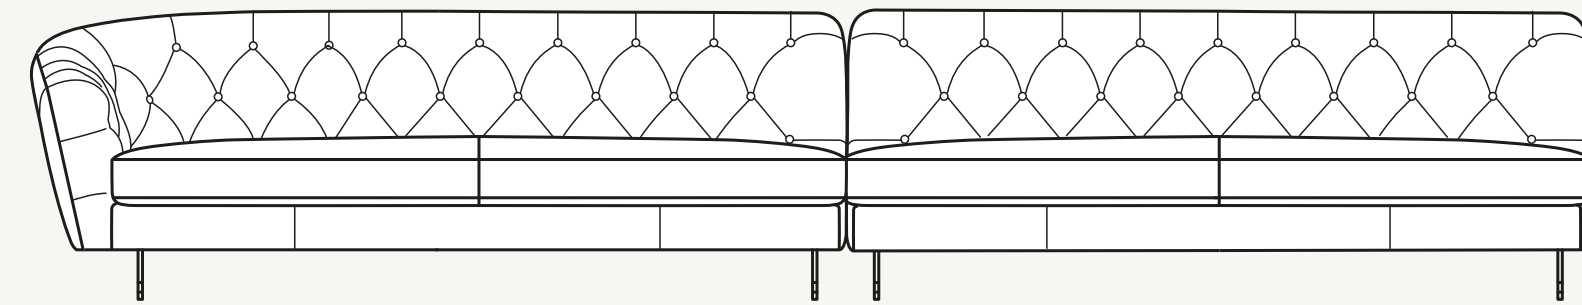

Sofa **NEW KAP**

BORZALINO
ITALIAN LUXURY LIVING