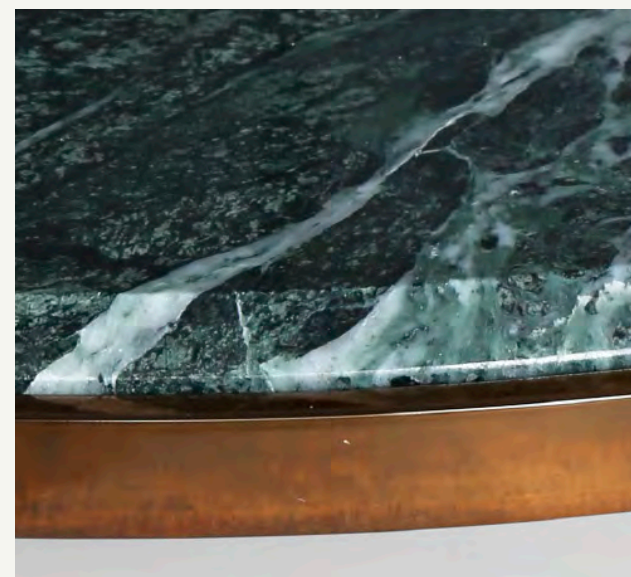

Armchair **CAMY**

Metal base col.  
Bronze  
SW268JR

Velvet BOSS col. 7082

Trimming Gross-grain col. 4503

**BORZALINO**  
ITALIAN LUXURY LIVING

Coffee table **PAUL 2**  
Flowerpot **PAUL**

39 h 48

**BORZALINO**  
ITALIAN LUXURY LIVING

Bevelled edge

Braghi granite

Satin Brass  
finishing

Extra-clear glass

Sofa **AYTON**  
Armchair **TAYLOR**  
Coffee table **GODOT**  
Lamp **LIRA**

**BORZALINO**  
ITALIAN LUXURY LIVING

Living **AYTON**

Sofa  
**AYTON**