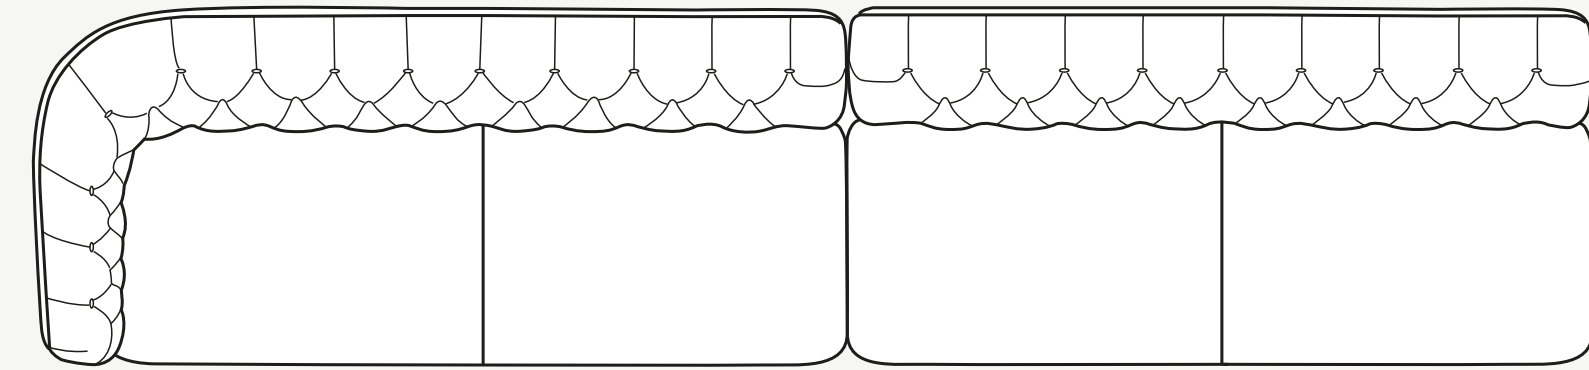

Sofa **NEW KAP**

BORZALINO
ITALIAN LUXURY LIVING