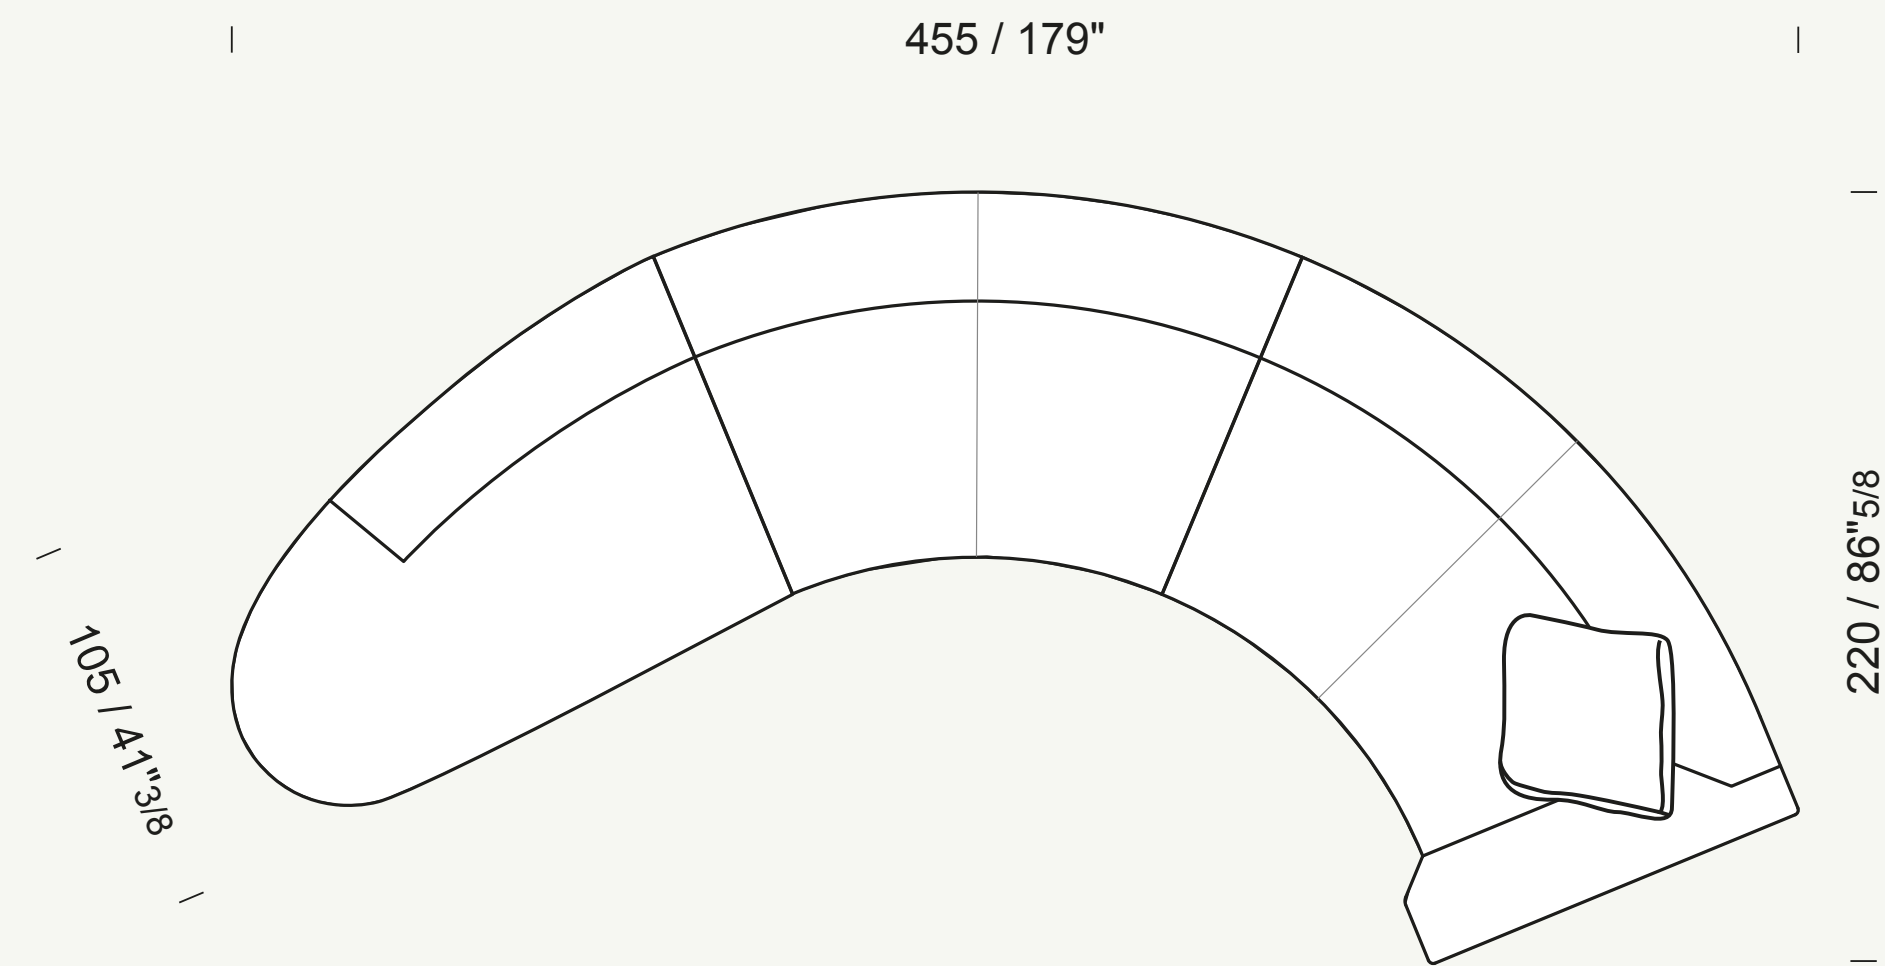

Sofa **FRANKLIN**

BORZALINO
ITALIAN LUXURY LIVING