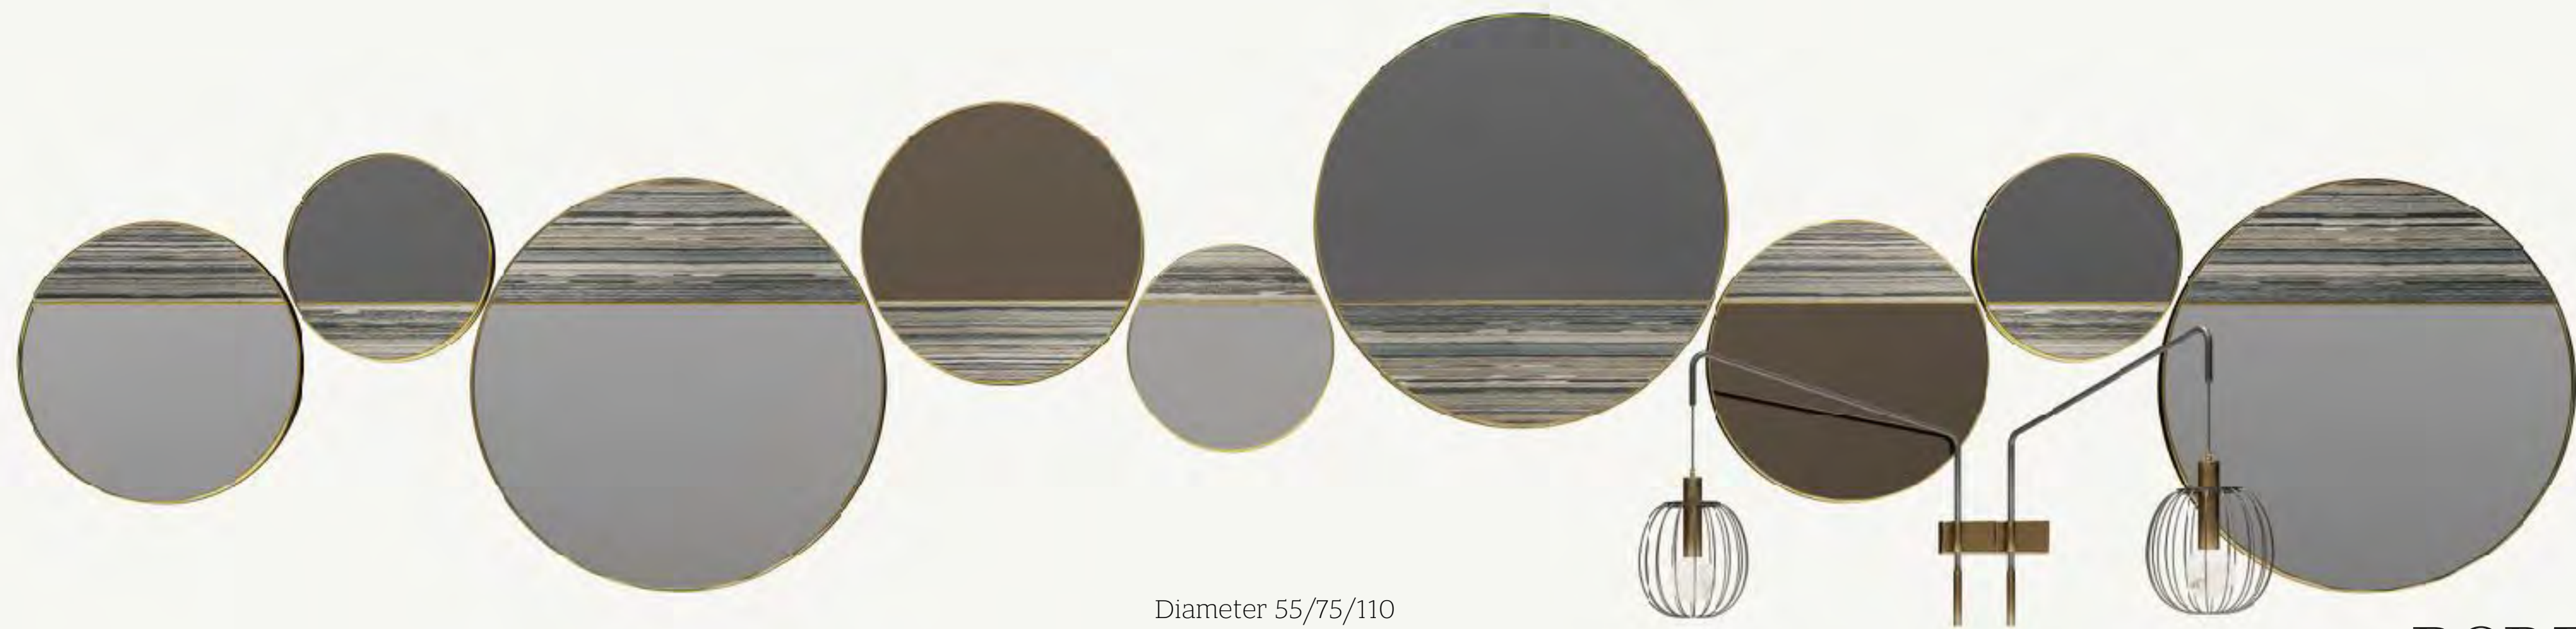

**BORZALINO**  
ITALIAN LUXURY LIVING

Diameter 55/75/110

Mirrors **HALF MOON**

**BORZALINO**  
ITALIAN LUXURY LIVING

Burnished  
Bronze  
finishing

Fabric TULUA 9080 col.01

Clear mirror

Bronze mirror