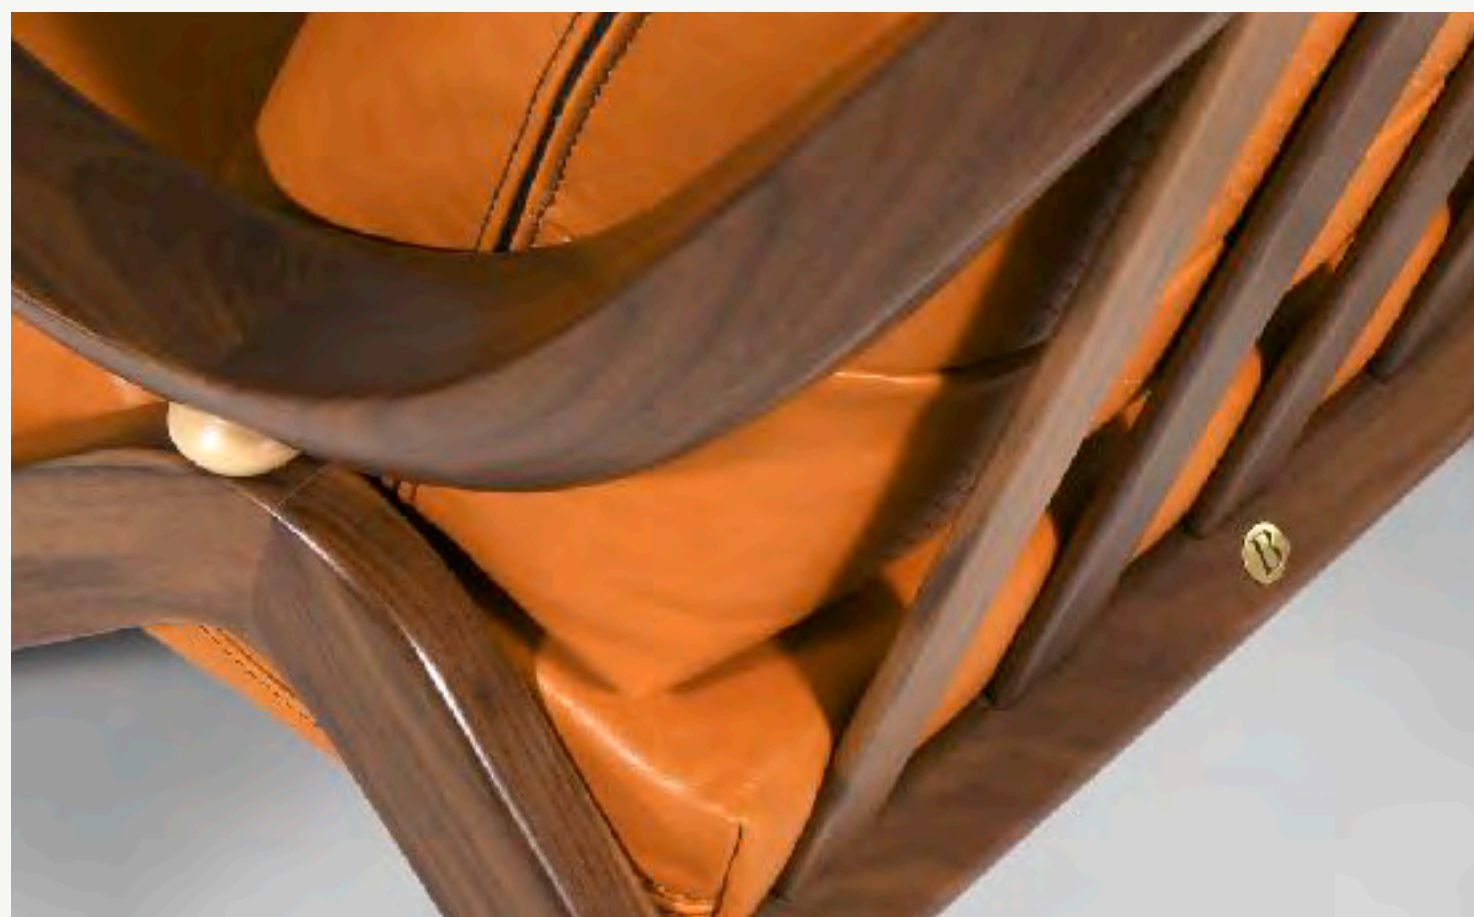

Armchair **TAYLOR**