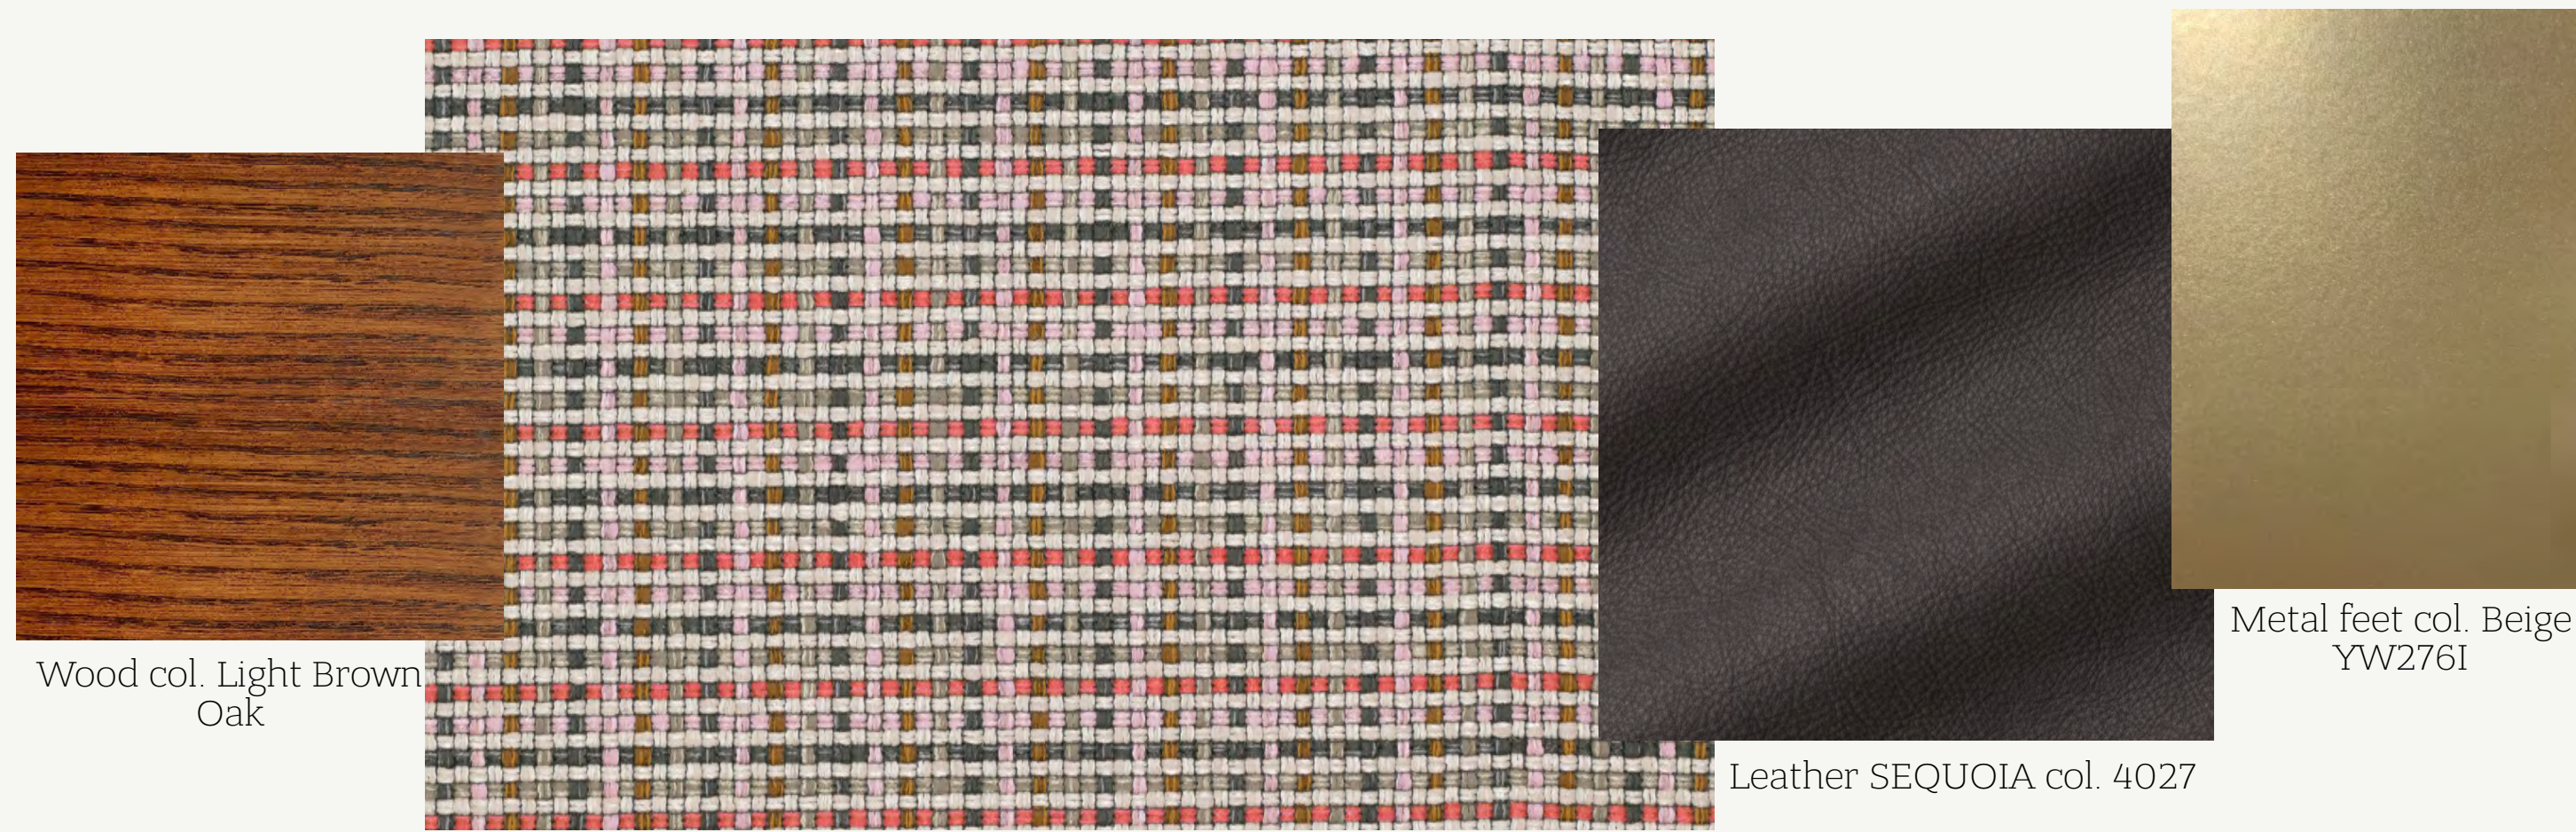

Bench  
**MINERVA**

Design ANDREA ANDRETTA

**BORZALINO**  
ITALIAN LUXURY LIVING

Bench **MINERVA**

150x45 h 42+11

Wood col. Light Brown  
Oak

Fabric KUBOA 9072 col. 04

Leather SEQUOIA col. 4027