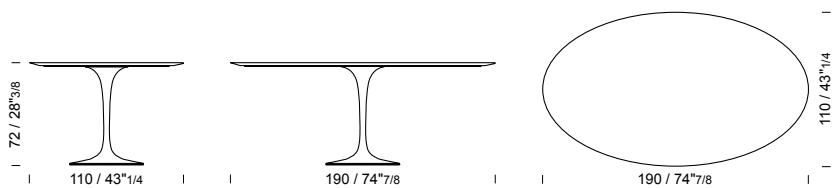

190x110 h 72

S190 /tavolo
/table
/table

2 pcs marble top packed in fumigated wooden crate