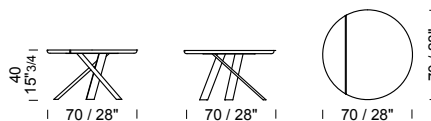

BORZALINO

INTERIORS • 1976 • TUSCANY

Ø 70 h 40 /Satin Brass base. Cappuccino/Nero Marquina marbles top.
 Ø 45 h 49 /Satin Brass base. Nero Marquina/Cappuccino marbles top.

DETAILS

i piani sono accoppiati da un profilo in ottone
 the tops are paired together by a brass profile
 les plateaux sont appariés par un profil en laiton

MERIDIAN

Ø 45 h 49

ME45 /tavolino
 /coffee table
 /table basse

 2 pcs  marble top packed in fumigated wooden crate

Ø 70 h 40

ME70 /tavolino
 /coffee table
 /table basse

 2 pcs  marble top packed in fumigated wooden crate