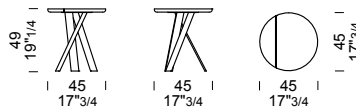

MERIDIAN

Ø 45 h 49

ME45 /tavolino
/coffee table
/table basse

2 pcs marble top packed in fumigated wooden crate