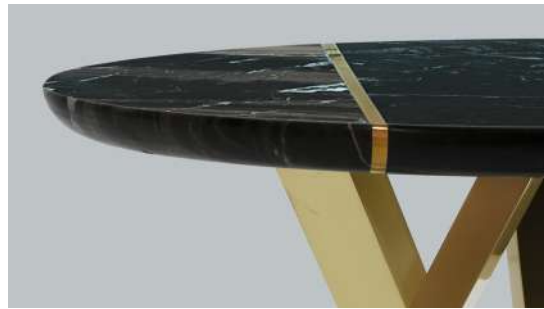

DETAILS

i piani sono accoppiati da un profilo in ottone
the tops are paired together by a brass profile
les plateaux sont appariés par un profil en laiton

MERIDIAN

Ø 45 h 49

ME45 /tavolino
/coffee table
/table basse

2 pcs marble top packed in fumigated wooden crate

Ø 70 h 40

ME70 /tavolino
/coffee table
/table basse

2 pcs marble top packed in fumigated wooden crate