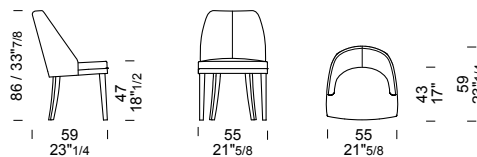

BORZALINO

ITALIAN LUXURY LIVING

chair 55x59 h 86 / Outside frame Leather art. LIKE col. 13. Inside frame and seat cushion leather art. LIKE col. 09. Thread col. 8362. Lacquered Wengè wooden feet.

DETAILS

filo tono su tono
thread tone on tone
fil ton sur ton

filo in contrasto
thread contrast stitching
surpiqure contrasté

JULIE

55 h 86 - prof/depth/prof 59

EUJUDINI /sedia
/chair
/chaise

ALL  1,8 mt  2,8 m²  0,32 m³  15 kg