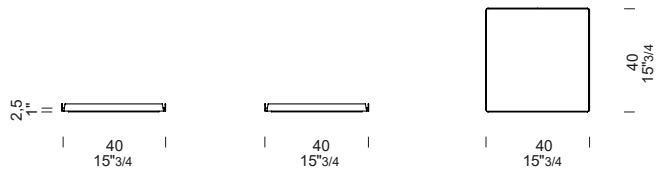

HUG

40x40 h 2,5

HUG 5 /vassoio
/tray
/plateaux