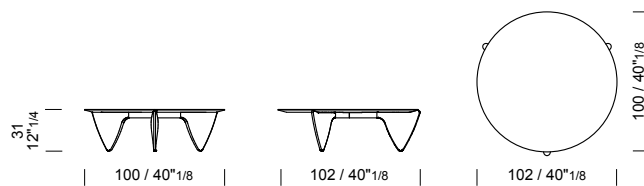

coffee table Ø 100 h 31 / Sequoia quartzite top. Lacquered brown sculpted Oak feet.

coffee table Ø 100 h 31 / Carrara white marble top. Lacquered brown sculpted Oak feet.

DETAILS

base in legno massello scolpito  
 base in solid wood oak carved  
 pieds en bois massif sculpté

dettaglio top in pietra  
 stone top detail  
 détail du plateau en pierre

BROCK

Ø 100 h 31

**BROCK** /tavolino  
 /coffee table  
 /table basse

 2 pcs  marble top packed  
 in fumigated wooden crate